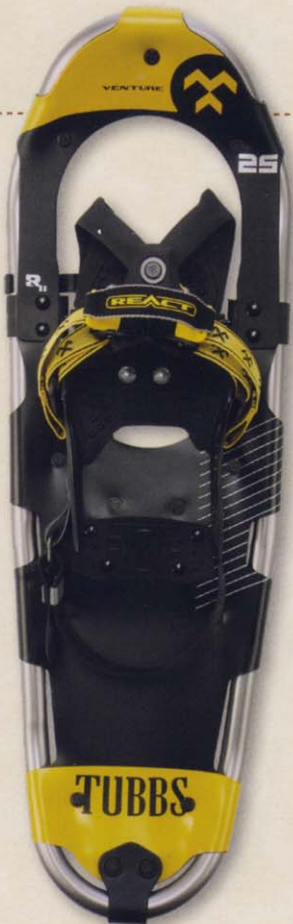

# VENTURE

Men's

Women's

For the spirited day hiker who wants superior snowshoeing technology without breaking the bank, there's the Venture series. Loaded with great features including the proprietary Fit-Step™ frame, and the RII Revolution Response pivot system, the Venture has raised the bar for spirited day hikers. Whether you're logging miles through the snow-covered trees to stay fit, or enjoying a stroll with family, the ergonomically designed Fit-Step™ frame makes your adventure more comfortable by reducing muscular skeletal impact by 10%. The gender specific ReAct™ binding features a molded, asymmetric base with patented Control Wings™ for directional stability.

## FLOTATION

The innovative and biomechanical aluminum Fit-Step™ frame, designed with a slightly upturned, rounded tail, reduces muscular skeletal impact on joints by 10%. Tubbs SoftTec decking provides durable, lightweight flotation.

## ARTICULATION

Energy efficient and effective, RII delivers shock absorbing lateral flex and quick side slope responsiveness to maintain a natural foot position in all conditions. Full step rotation allows the tail of the snowshoe to drop, shedding snow and allowing the toe crampon to bite deeply.

## CONTROL

The asymmetric and easy-to-use ReAct™ binding combines gender-specific, stable base construction with Tubbs' patented Control Wing™ technology for a comfortable and secure fit.