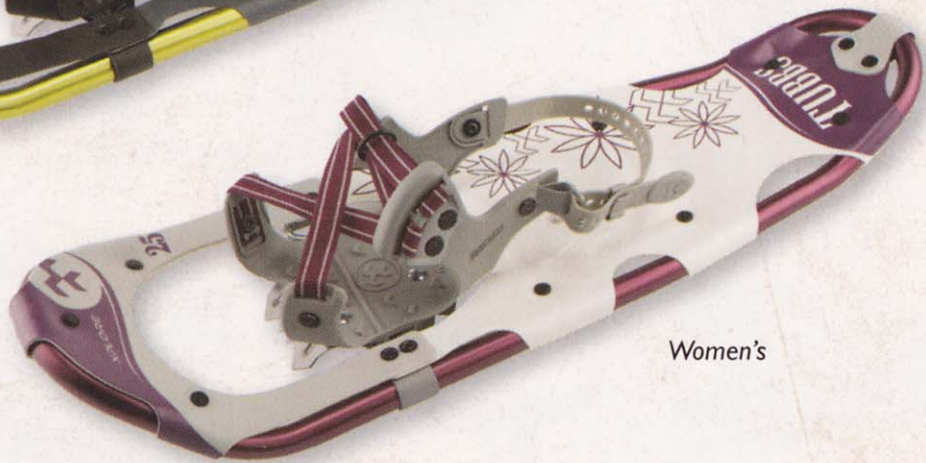

# XPLORE

Men's

Women's

NEW & IMPROVED!

The best way to start snowshoeing! Tubbs' Xplore snowshoe is the lightweight, easy-to-use answer for the value-conscious customer wanting to experience the great sport of snowshoeing. The dependable Quick Fit™ binding is easier to use this year and wraps a wide variety of winter boot styles and sizes for men and women. Carbon steel toe and heel crampons keep you feeling secure on your journey, and the biomechanically-designed Fit-Step™ frame will keep you moving forward in comfort and confidence.

FRAME & DECK		ARTICULATION		BINDING		TRACTION	
	<p><b>FIT-STEP</b> SoftTec DECKING</p>		<p> ROTATING TOE CORD</p>		<p><b>QUICKFIT</b></p>		<p><b>RECREATIONAL CRAMPON</b></p>